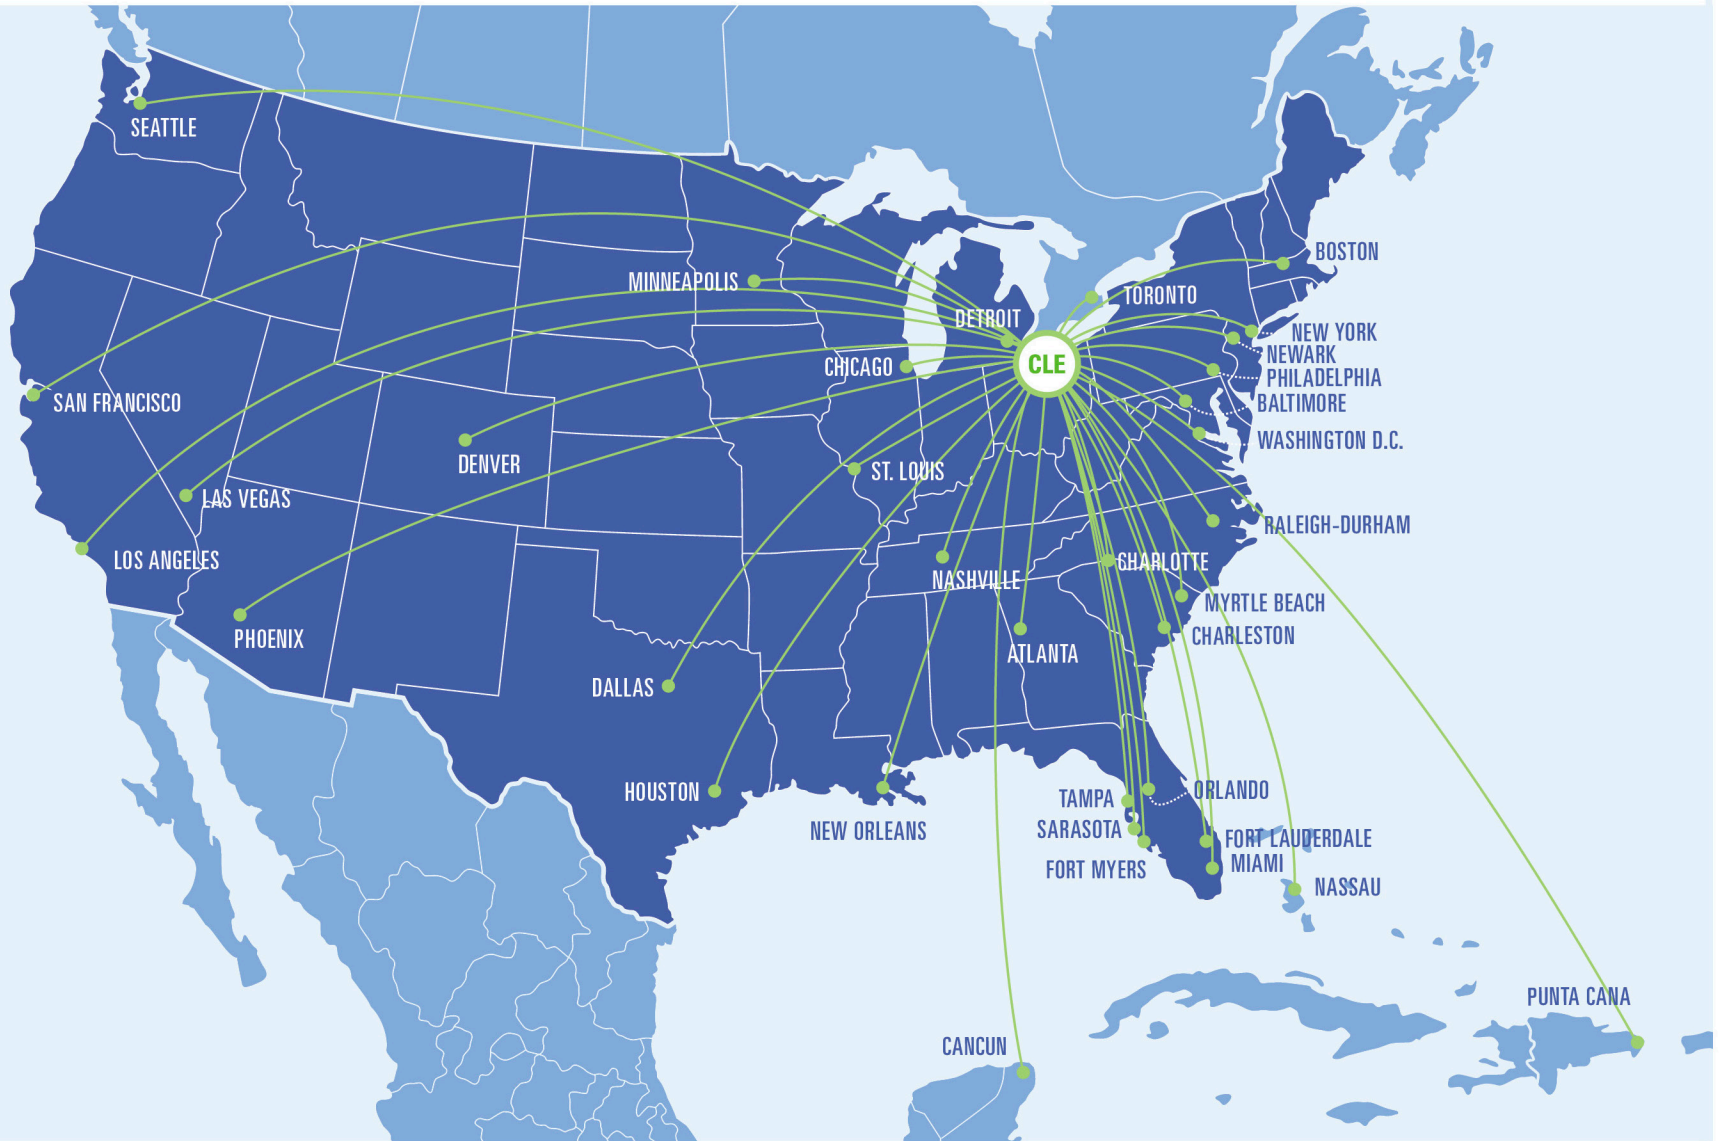

# CLEVELAND NONSTOP MARKETS - ROUTE MAP

UPDATED MAY, 2022  
Subject to change

# CLEVELAND AIRLINES & NONSTOP MARKETS

										
AIRLINE CODE	AC	AS	AA	DL	F9	B6	WN	NK	UA	*
AIRPORT CODE	CLE	CLE	CLE	CLE	CLE	CLE	CLE	CLE	CLE	CLE
Atlanta				ATL	ATL		ATL	ATL		
Baltimore/Washington							BWI			
Boston				BOS		BOS				
Cancun, Mexico					CUN			CUN	CUN	CUN
Charlotte			CLT							
Chicago - O'Hare			ORD						ORD	
Chicago - Midway							MDW			
Dallas/Ft. Worth - International			DFW		DFW			DFW		
Denver					DEN		DEN		DEN	
Detroit				DTW						
Ft. Lauderdale						FLL		FLL	FLL	
Ft. Myers					RSW			RSW	RSW	
Houston - Intercontinental									IAH	
Las Vegas					LAS		LAS	LAS	LAS	
Los Angeles								LAX	LAX	
Miami			MIA		MIA			MIA		
Minneapolis				MSP						
Myrtle Beach								MYR		
Nashville							BNA			
Nassau, Bahamas									NAS	
Newark									EWR	
New Orleans								MSY		
New York - JFK			JFK	JFK						
New York - LaGuardia			LGA	LGA						
Orlando					MCO		MCO	MCO	MCO	
Philadelphia			PHL		PHL					
Phoenix - Sky Harbor			PHX		PHX		PHX		PHX	
Punta Cana - Dominican Republic					PUJ					
Raleigh-Durham					RDU					
San Francisco									SFO	
Sarasota					SRQ					
Seattle		SEA								
St. Louis							STL			
Tampa					TPA		TPA	TPA	TPA	
Toronto, Canada	YYZ									
Washington DC - Dulles									IAD	
Washington DC - Reagan National			DCA							
<b>TOTAL BY AIRLINE</b>	<b>1</b>	<b>1</b>	<b>9</b>	<b>6</b>	<b>14</b>	<b>2</b>	<b>10</b>	<b>12</b>	<b>15</b>	<b>1</b>

**CLEVELAND AIRPORT CODES**

**CLE** = Cleveland Hopkins International Airport

**BKL** = Burke Lakefront Airport

**\*** = Check with your Tour Operator

**SERVICE START DATES**

= Seasonal

= May 29, 2022

= June 9, 2022