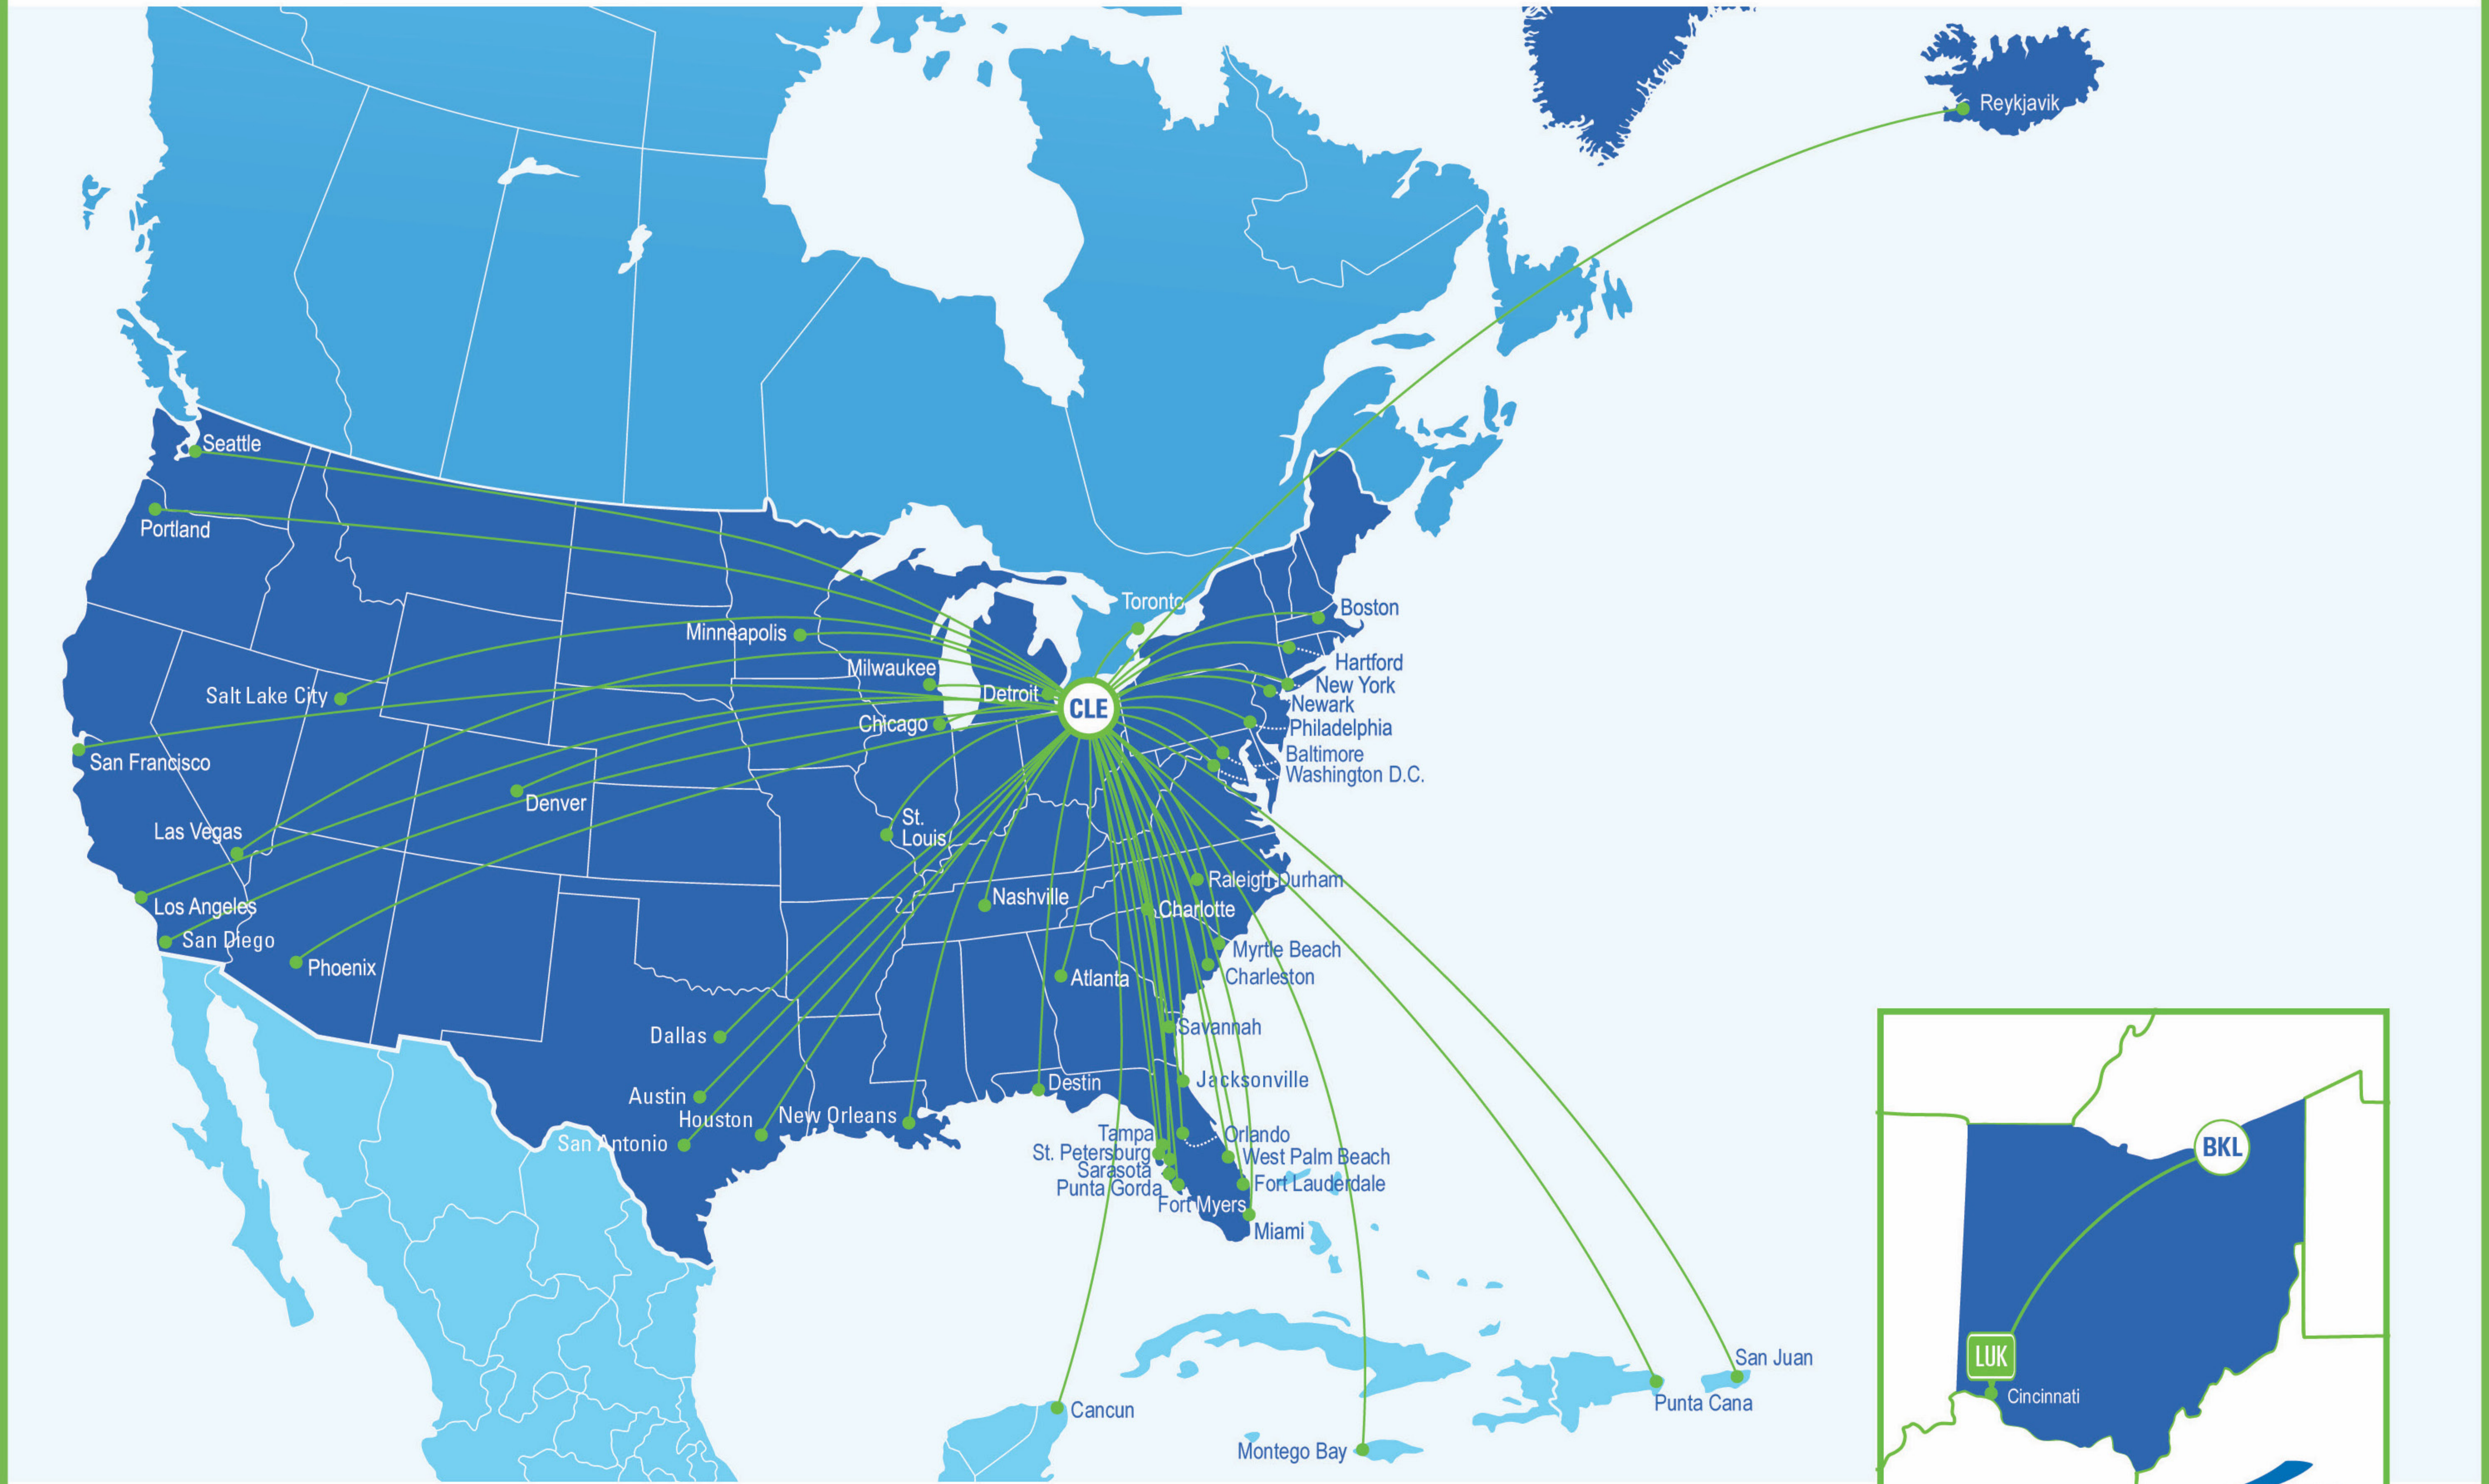

CLEVELAND NONSTOP MARKETS - ROUTE MAP

UPDATED OCTOBER 31, 2018
SUBJECT TO CHANGE