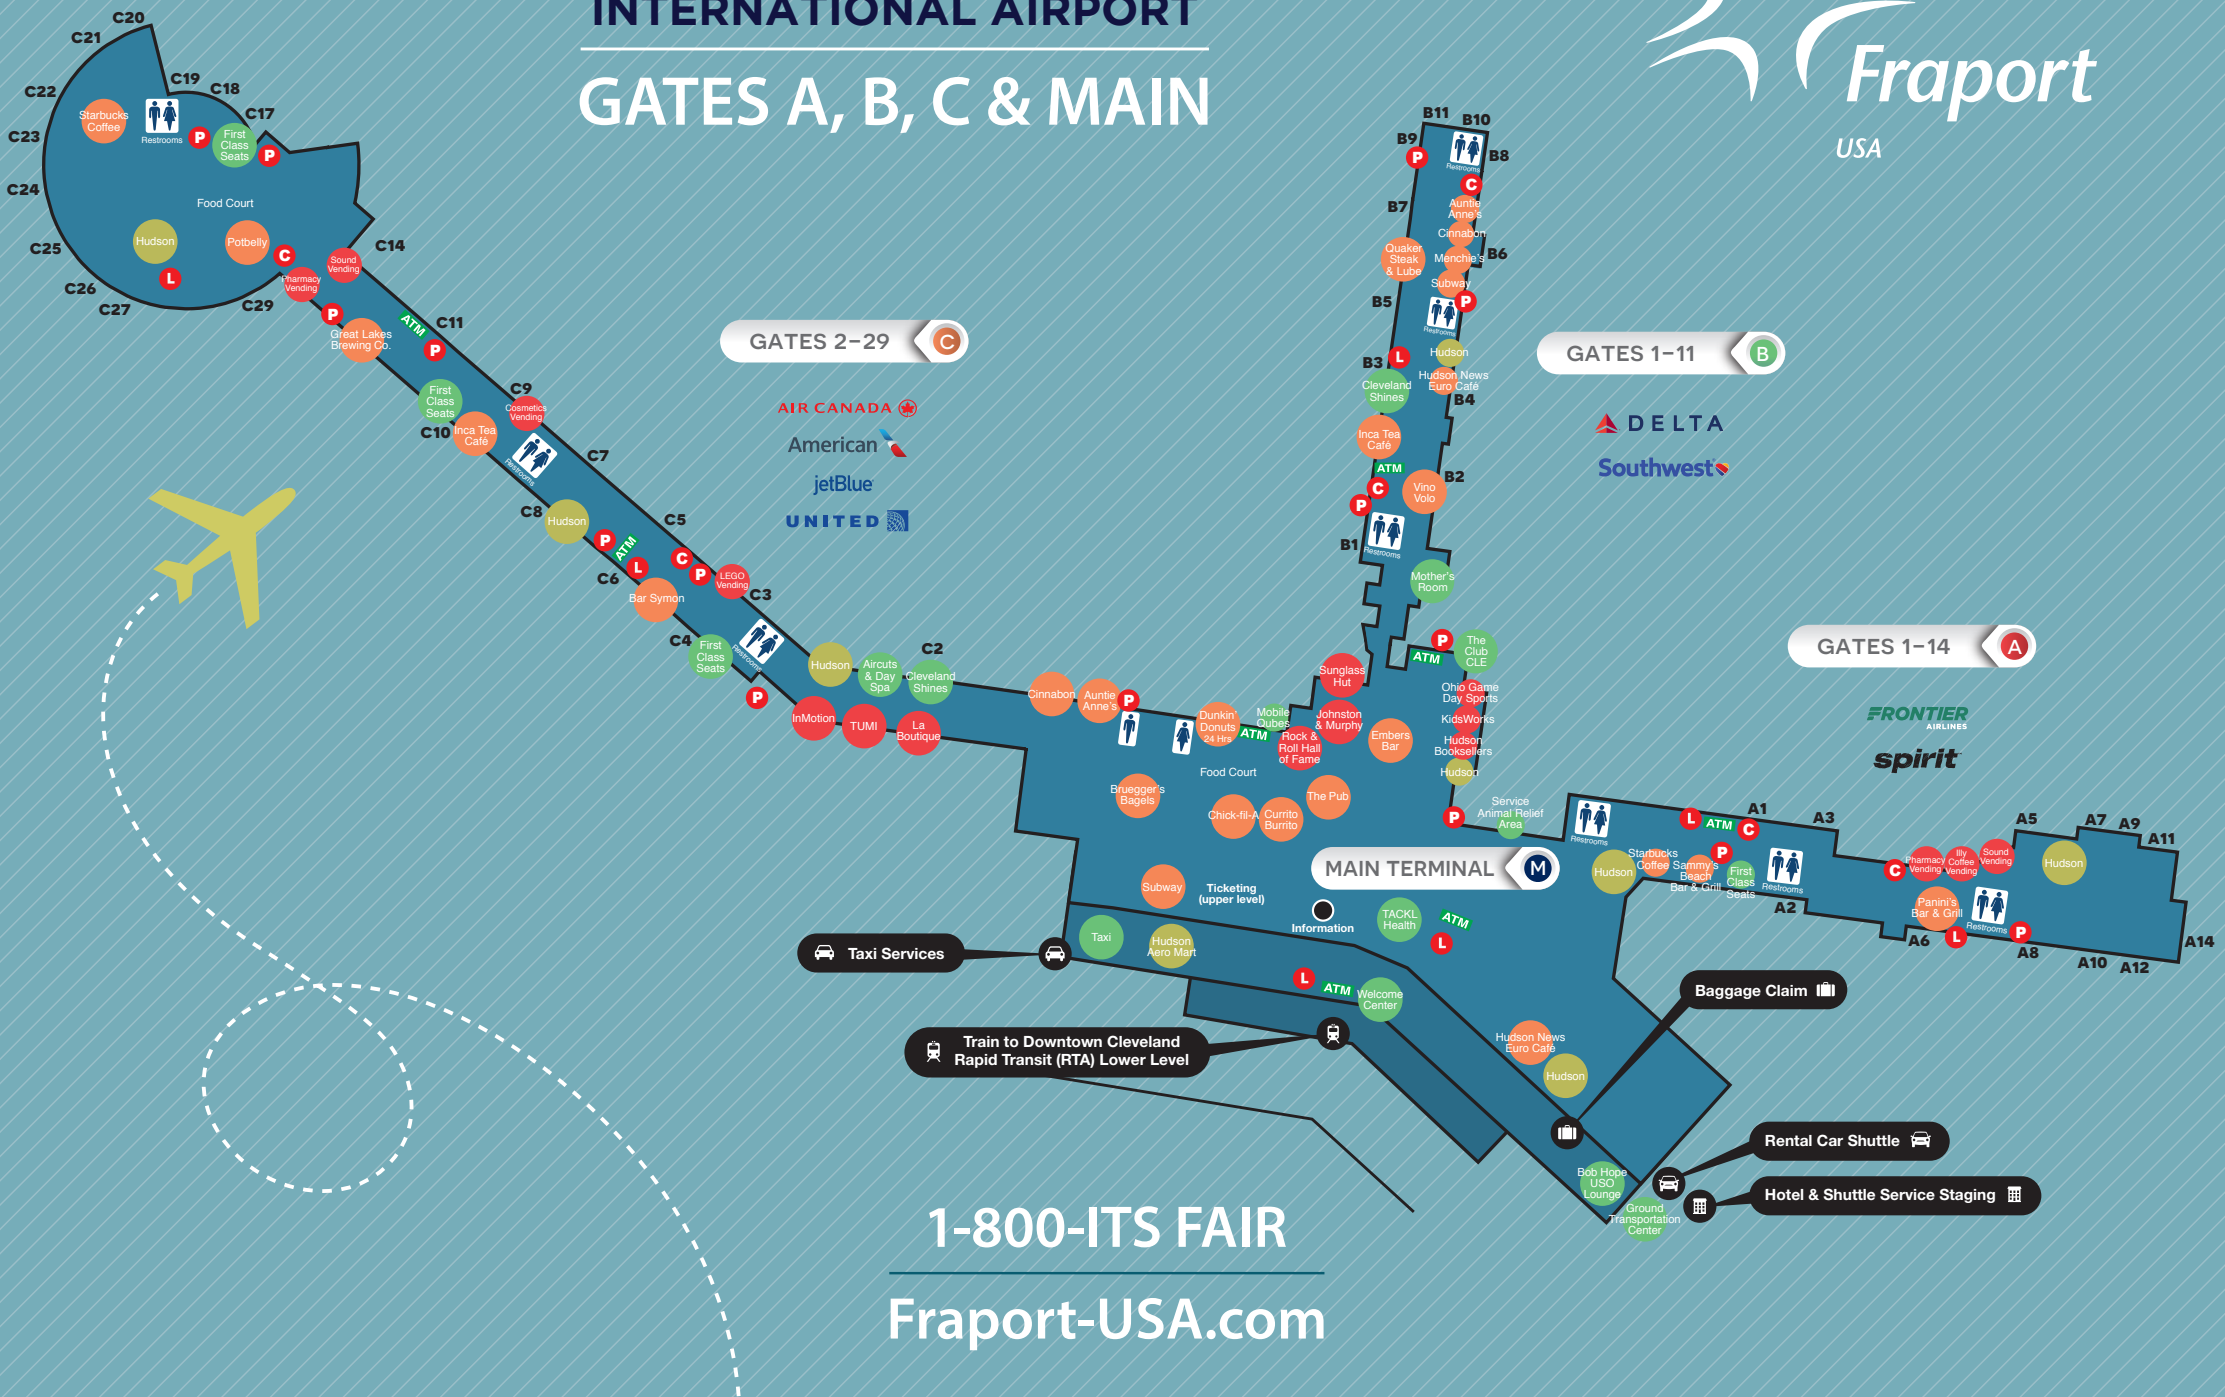

CLEVELAND HOPKINS INTERNATIONAL AIRPORT GATES A, B, C & MAIN

1-800-ITS FAIR
Fraport-USA.com

RESTAURANTS, BARS, SHOPS & MORE

- | | | |
|--|---|--|
| <p>RESTAURANTS & BARS</p> <ul style="list-style-type: none"> Auntie Anne's Soft Pretzels Gate B6 & Main Terminal Bar Symon Gate C6 Bruegger's Bagels Main Terminal Food Court Chick-fil-A Main Terminal Food Court Cinnabon Gate B6 & Main Terminal Currito: Burritos Without Borders . . . Main Terminal Food Court Dunkin' Donuts 24 Hrs. Main Terminal Food Court Embers Fire & Ice Bar Main Terminal Great Lakes Brewing Company Gate C14 Hudson News Euro Café Gate B4, Ticketing Inca Tea Café Gates B4, C10 Menchie's Frozen Yogurt Gate B6 Panini's Bar & Grill Gate A6 Potbelly Sandwich Shop Gate C29 The Pub Main Terminal Quaker Steak & Lube Gate B5 Sammy's Beach Bar & Grill Gate A1 Starbucks Coffee Gates A1, C22 Subway Ticketing & Gate B6 Vino Volo Gate B2 | <p>SPECIALTY SHOPS</p> <ul style="list-style-type: none"> Hudson Booksellers Main Terminal Illy Coffee Vending Gate A5 InMotion Gate C2 Johnston & Murphy Main Terminal Kids Works Main Terminal Kylie Cosmetics Vending Gate C9 La Boutique Gate C2 LEGO Vending Gate C3 Ohio Game Day Sports Main Terminal Rock & Roll Hall of Fame Main Terminal Shop All Pharmacy Vending Gates A5, C14 Sound and Mobile Accessories Vending Gates A5, C14 Sunglass Hut Main Terminal TUMI Gate C2 | <p>NEWS & GIFTS</p> <ul style="list-style-type: none"> Hudson Gates A1, A5, B4, C2, C8, C26
Main Terminal & Ticketing Hudson Aero Mart Baggage Claim <p>ADDITIONAL SERVICES</p> <ul style="list-style-type: none"> Aircuts & Day Spa Gate C2 ATMs Gates A1, B2, C6, C14, Main Core B
Main Terminal Food Court, Ticketing & Baggage Claim Bob Hope USO Lounge Baggage Claim - Carousel 1 Cleveland Shines Gates B3, C2 Courtesy Phones P Throughout the Airport First Class Seats (Massage) Gates A2, C4, C10 & C17 FuelRod (Charging Unit) C Gates A1, A6, B2, B7, C3 & C14 Ground Transportation Center Baggage Claim Information Ticketing MobileQubes Main Terminal Food Court Mother's Room Gate B1 Ohio Lottery L Gates A1, A6, B3, C6, C27
Ticketing & Baggage Claim Service Animal Relief Area Main Terminal TACKL Health (COVID-19 testing) Ticketing Taxi Services Baggage Claim - Carousel 11 The Club CLE Located near Concourse B Welcome Center Baggage Claim |
|--|---|--|