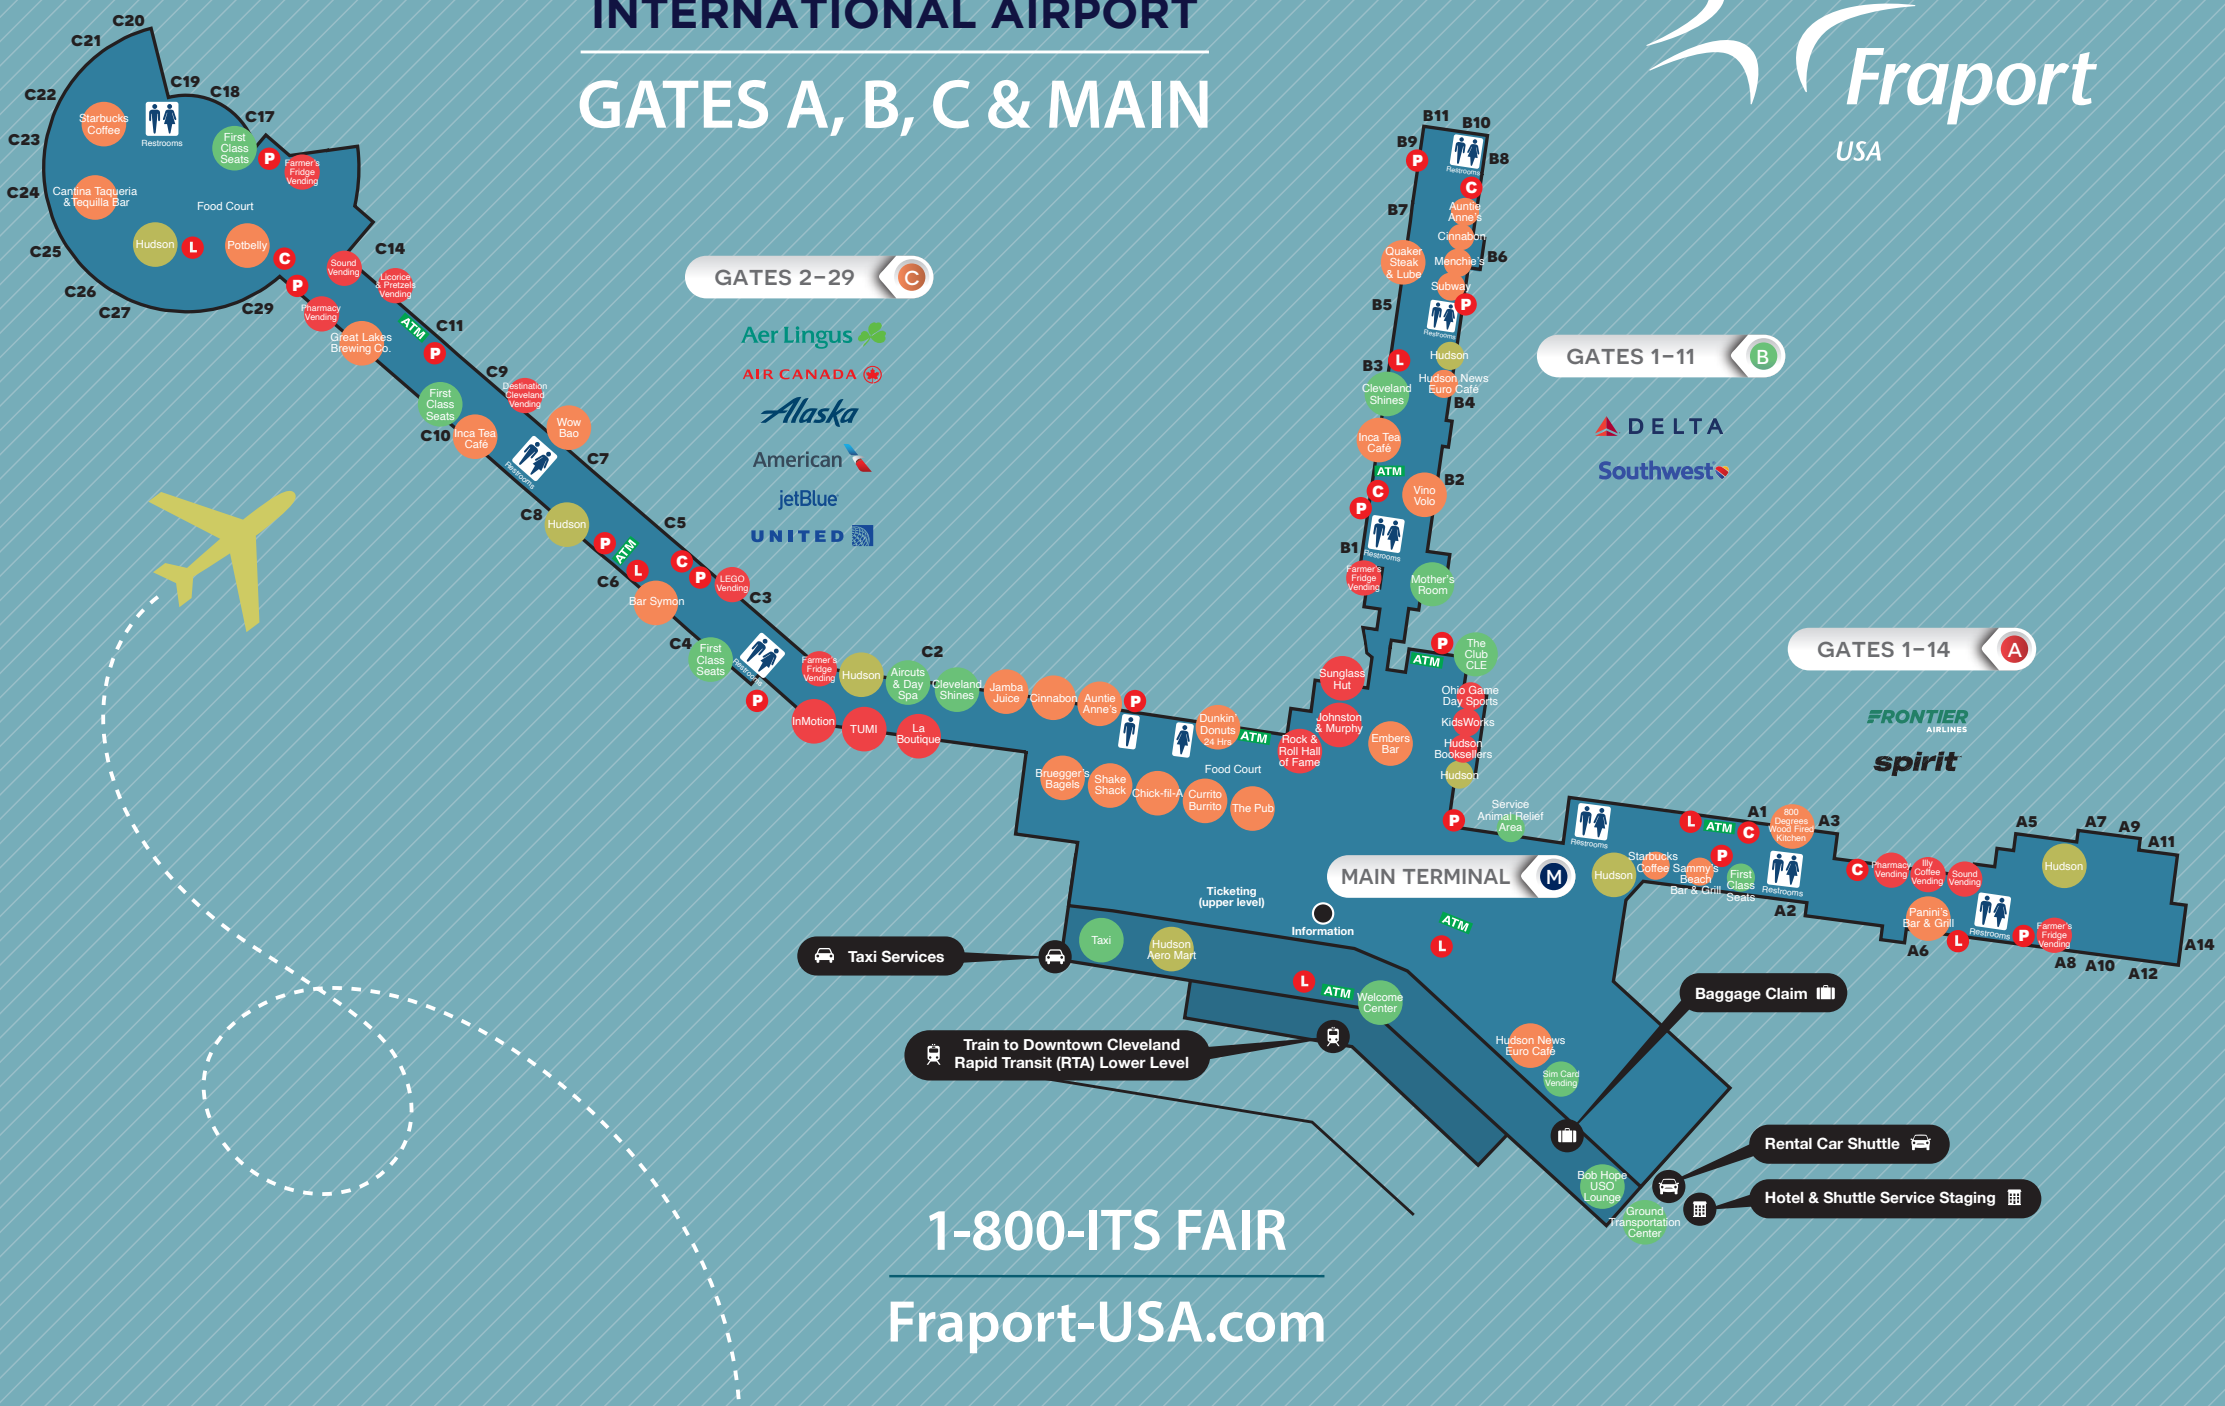

CLEVELAND HOPKINS INTERNATIONAL AIRPORT GATES A, B, C & MAIN

1-800-ITS FAIR
Fraport-USA.com

RESTAURANTS, BARS, SHOPS & MORE

RESTAURANTS & BARS

- 800 Degrees Wood Fired Kitchen Gate A1
- Auntie Anne's Soft Pretzels Main Terminal, Gate B6
- Bar Symon Gate C6
- Bruegger's Bagels Main Terminal Food Court
- Cantina Taqueria and Tequilla Bar Gate C24
- Chick-fil-A Main Terminal Food Court
- Cinnabon Main Terminal, Gate B6
- Currito: Burritos Without Borders. . . Main Terminal Food Court
- Dunkin' Donuts 24 Hrs. Main Terminal Food Court
- Embers Fire & Ice Bar Main Terminal
- Farmer's Fridge Vending Gates A10, B1, C3, C17
- Great Lakes Brewing Company Gate C14
- Hudson News Euro Café Gate B4, Ticketing
- Inca Tea Café Gates B4, C10
- Jamba Juice Gate C2
- Menchie's Frozen Yogurt Gate B6
- Panini's Bar & Grill Gate A6
- Potbelly Sandwich Shop Gate C29
- The Pub Main Terminal
- Quaker Steak & Lube Gate B5
- Sammy's Beach Bar & Grill Gate A1
- Shake Shack Main Terminal Food Court
- Starbucks Coffee Gates A1, C22
- Subway Gate B6
- Vino Volo Gate B2
- Wow Bao Gate C7

SPECIALTY SHOPS

- Destination Cleveland Vending Gate C9
- Hudson Booksellers Main Terminal
- Illy Coffee Vending Gate A5
- InMotion Gate C2
- Johnston & Murphy Main Terminal
- Kids Works Main Terminal
- La Boutique Gate C2
- LEGO Vending Gate C3
- Licorice & Pretzels Vending Gate C11
- Ohio Game Day Sports Main Terminal
- Rock & Roll Hall of Fame Main Terminal
- Shop All Pharmacy Vending Gates A5, C14
- Sound and Mobile Accessories Vending Gates A5, C14
- Sunglass Hut Main Terminal
- TUMI Gate C2