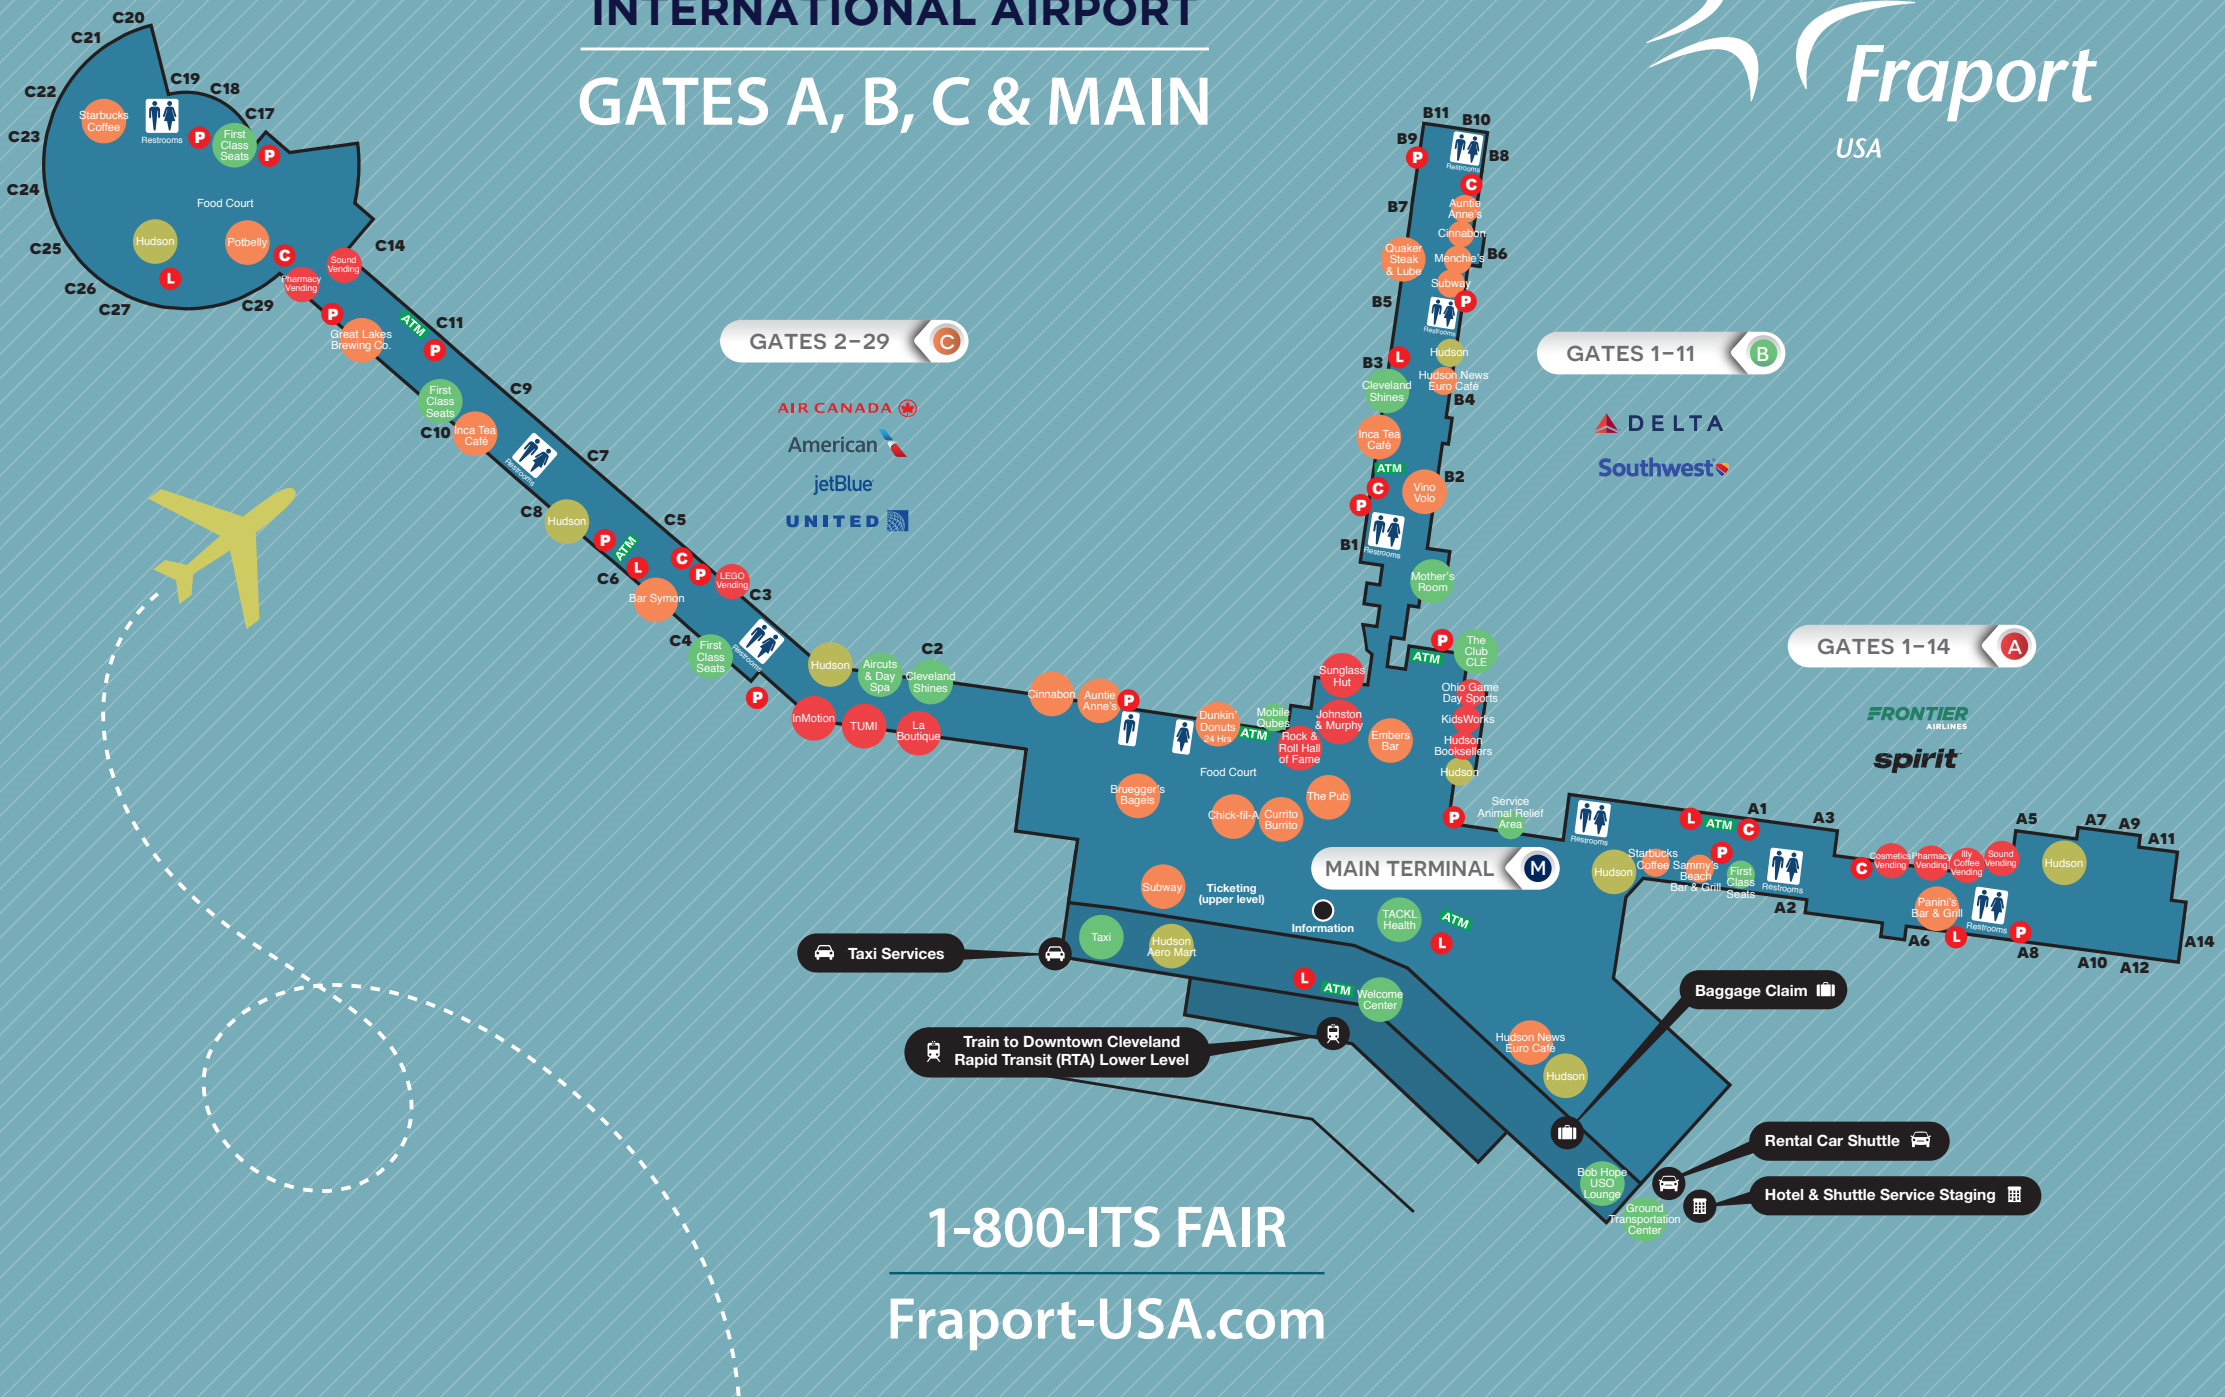

CLEVELAND HOPKINS INTERNATIONAL AIRPORT

GATES A, B, C & MAIN

1-800-ITS FAIR
Fraport-USA.com

RESTAURANTS, BARS, SHOPS & MORE

- | | | |
|--|---|--|
| <p>RESTAURANTS & BARS</p> <ul style="list-style-type: none"> Auntie Anne's Soft Pretzels Gate B6 & Main Terminal Bar Symon Gate C6 Bruegger's Bagels Main Terminal Food Court Chick-fil-A Main Terminal Food Court Cinnabon Gate B6 & Main Terminal Currito: Burritos Without Borders . . . Main Terminal Food Court Dunkin' Donuts 24 Hrs. Main Terminal Food Court Embers Fire & Ice Bar Main Terminal Great Lakes Brewing Company Gate C14 Hudson News Euro Café Gate B4, Ticketing Inca Tea Café Gates B4, C10 Menchie's Frozen Yogurt Gate B6 Panini's Bar & Grill Gate A6 Potbelly Sandwich Shop Gate C29 The Pub Main Terminal Quaker Steak & Lube Gate B5 Sammy's Beach Bar & Grill Gate A1 Starbucks Coffee Gates A1, C22 Subway Ticketing & Gate B6 Vino Volo Gate B2 | <p>SPECIALTY SHOPS</p> <ul style="list-style-type: none"> Hudson Booksellers Main Terminal Illy Coffee Vending Gate A5 InMotion Gate C2 Johnston & Murphy Main Terminal Kids Works Main Terminal Kylie Cosmetics Vending Gate A5 La Boutique Gate C2 LEGO Vending Gate C3 Ohio Game Day Sports Main Terminal Rock & Roll Hall of Fame Main Terminal Shop All Pharmacy Vending Gates A5, C14 Sound and Mobile Accessories Vending Gates A5, C14 Sunglass Hut Main Terminal TUMI Gate C2 | <p>NEWS & GIFTS</p> <ul style="list-style-type: none"> Hudson Gates A1, A5, B4, C2, C8, C26
Main Terminal & Ticketing Hudson Aero Mart Baggage Claim <p>ADDITIONAL SERVICES</p> <ul style="list-style-type: none"> Aircuts & Day Spa Gate C2 ATMs Gates A1, B2, C6, C14, Main Core B
Main Terminal Food Court, Ticketing & Baggage Claim Bob Hope USO Lounge Baggage Claim - Carousel 1 Cleveland Shines Gates B3, C2 Courtesy Phones P Throughout the Airport First Class Seats (Massage) Gates A2, C4, C10 & C17 FuelRod (Charging Unit) C Gates A1, A6, B2, B7, C3 & C14 Ground Transportation Center Baggage Claim Information Ticketing MobileQubes Main Terminal Food Court Mother's Room Gate B1 Ohio Lottery L Gates A1, A6, B3, C6, C27
Ticketing & Baggage Claim Service Animal Relief Area Main Terminal TACKL Health (COVID-19 testing) Ticketing Taxi Services Baggage Claim - Carousel 11 The Club CLE Located near Concourse B Welcome Center Baggage Claim |
|--|---|--|