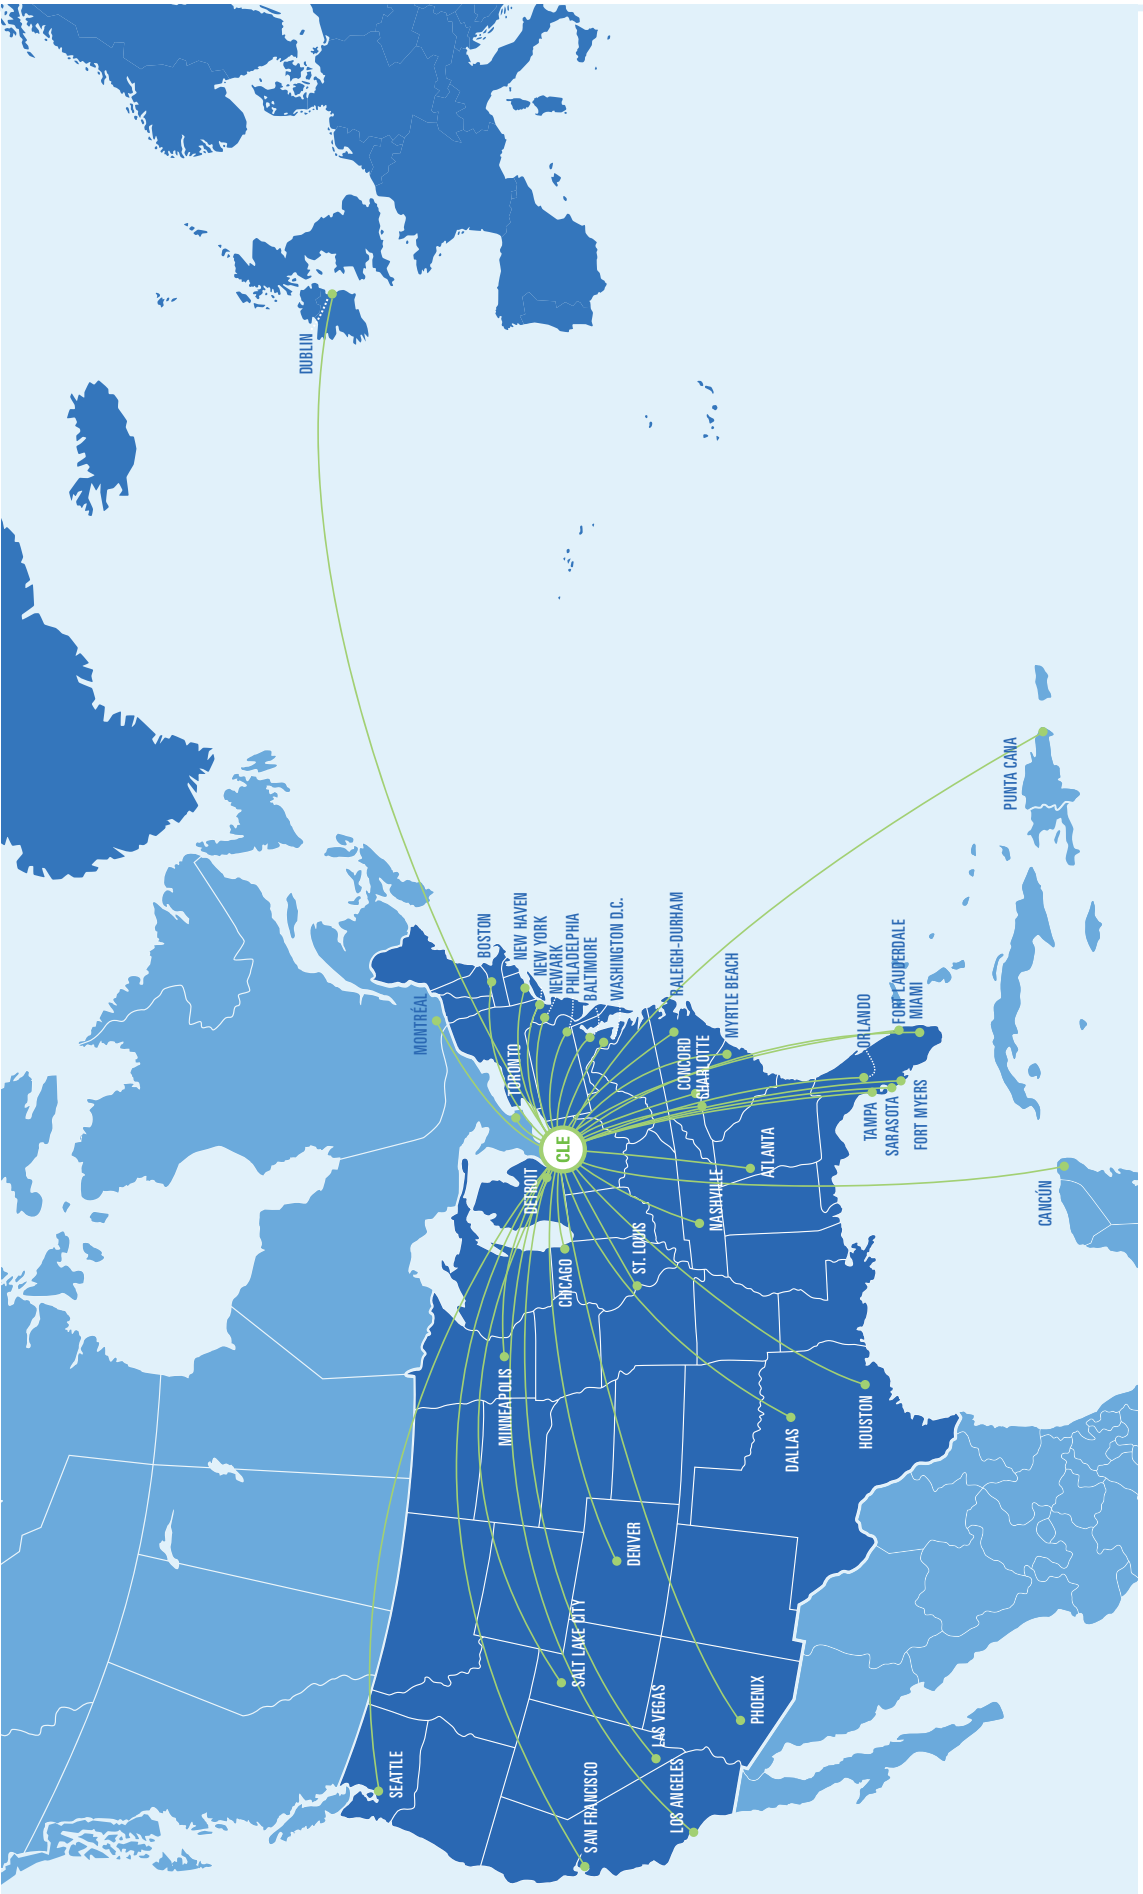

CLE NONSTOP MARKETS - ROUTE MAP

UPDATED APRIL 21, 2026
Subject to change

CLEVELAND HOPKINS INTERNATIONAL AIRPORT (CLE)
Nonstop Markets & Route Map