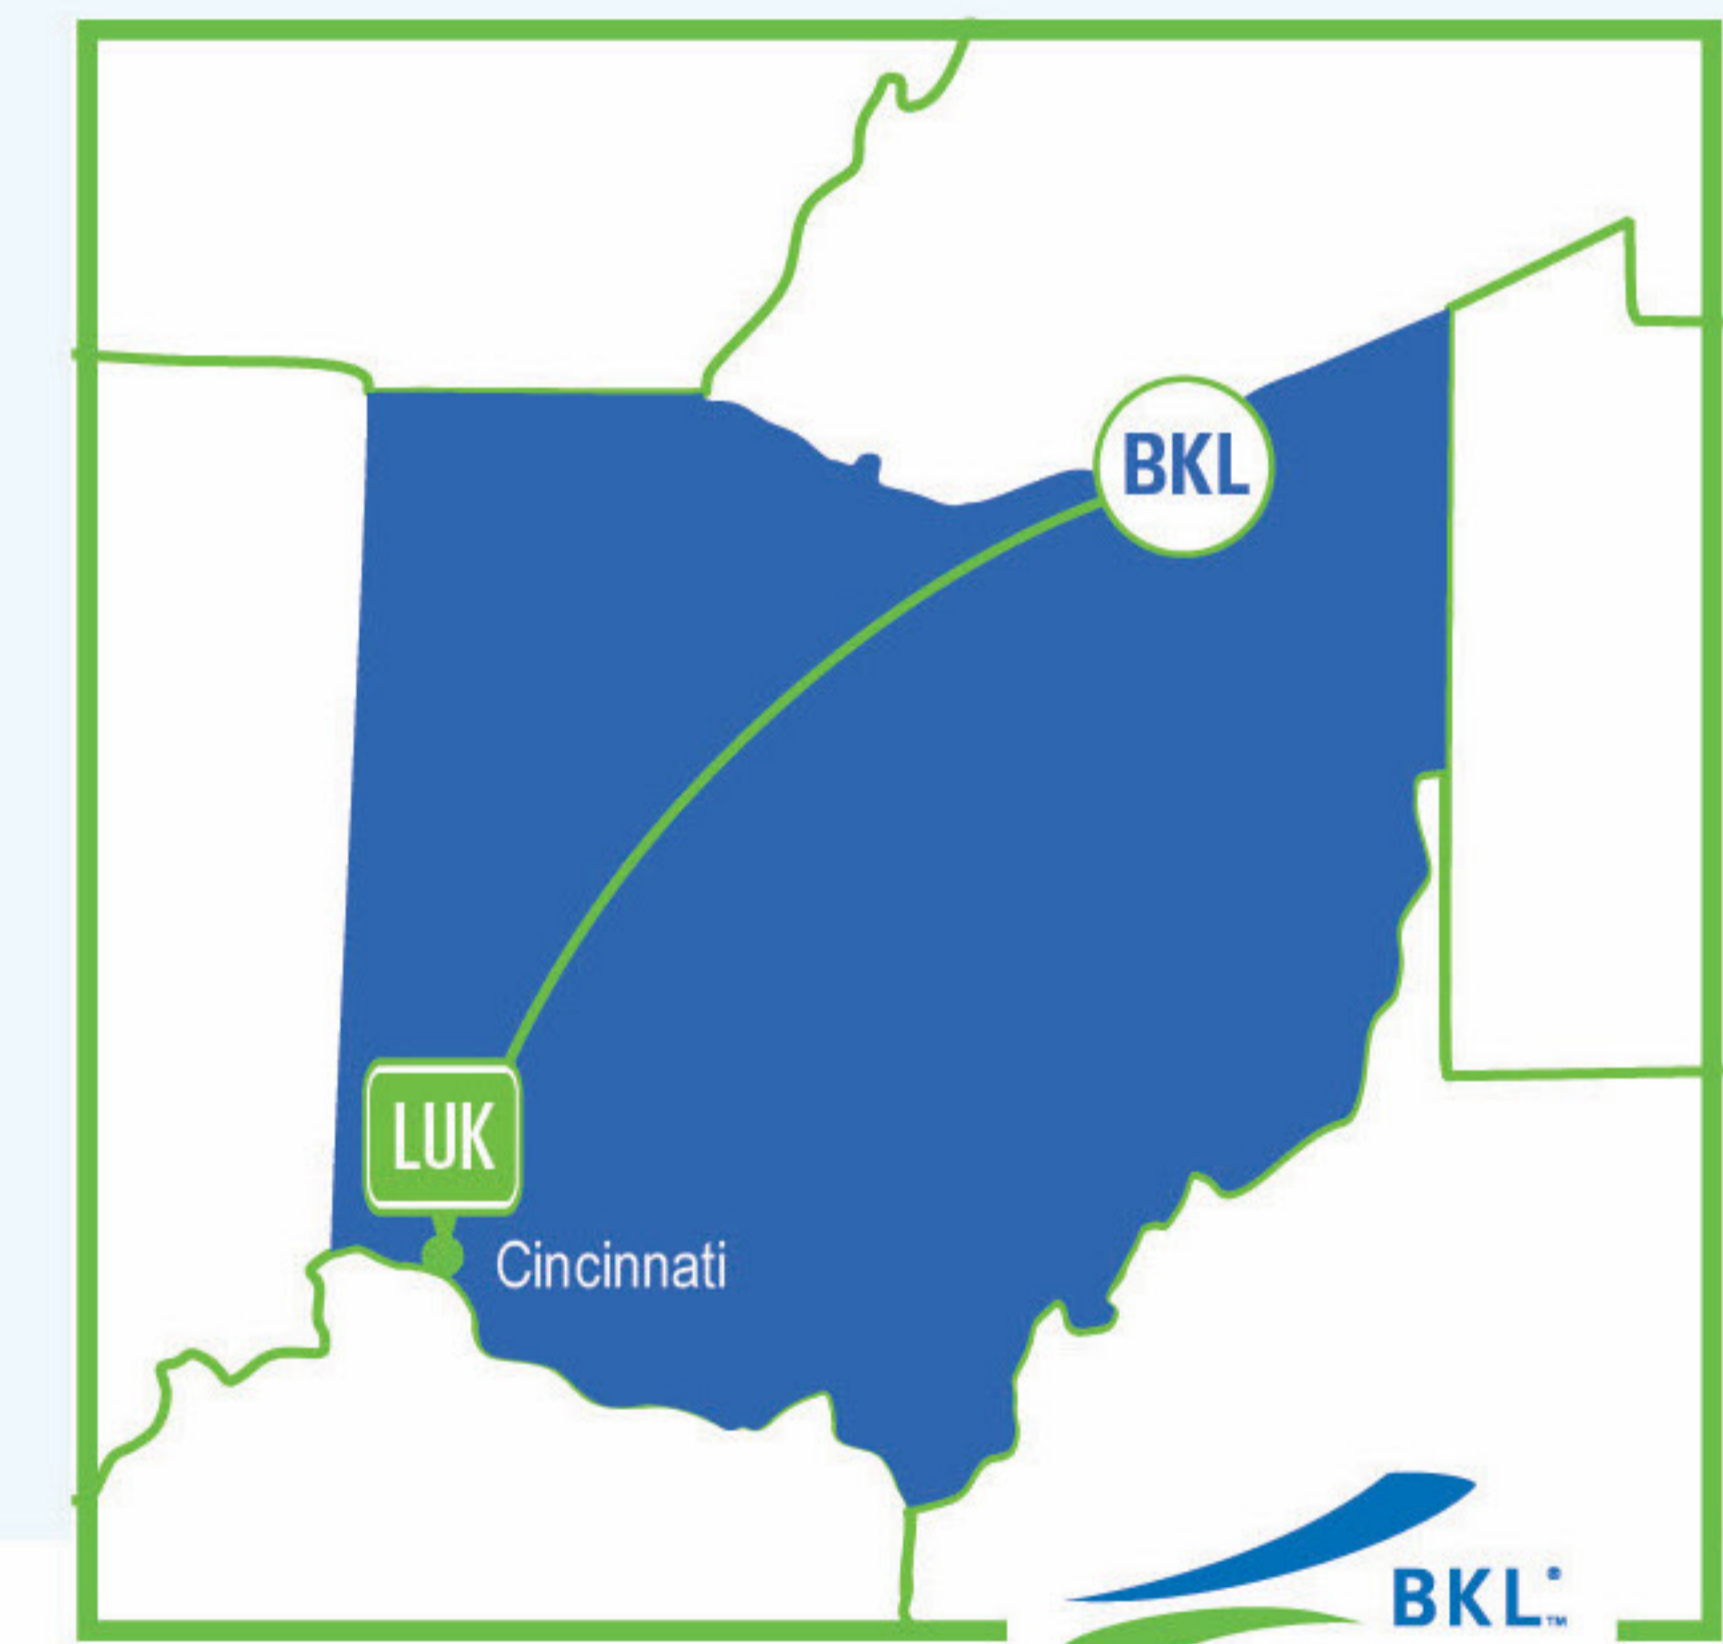

# CLEVELAND NONSTOP MARKETS - ROUTE MAP

UPDATED JULY 10, 2018  
SUBJECT TO CHANGE

CLEVELAND AIRPORT CODES

**CLE** = CLEVELAND HOPKINS INTERNATIONAL AIRPORT

**BKL** = BURKE LAKEFRONT AIRPORT

 = SEASONAL SERVICE

\* = CHECK WITH YOUR TOUR OPERATOR

SERVICE START DATES

 = AUG 13, 2018

 = AUG 15, 2018