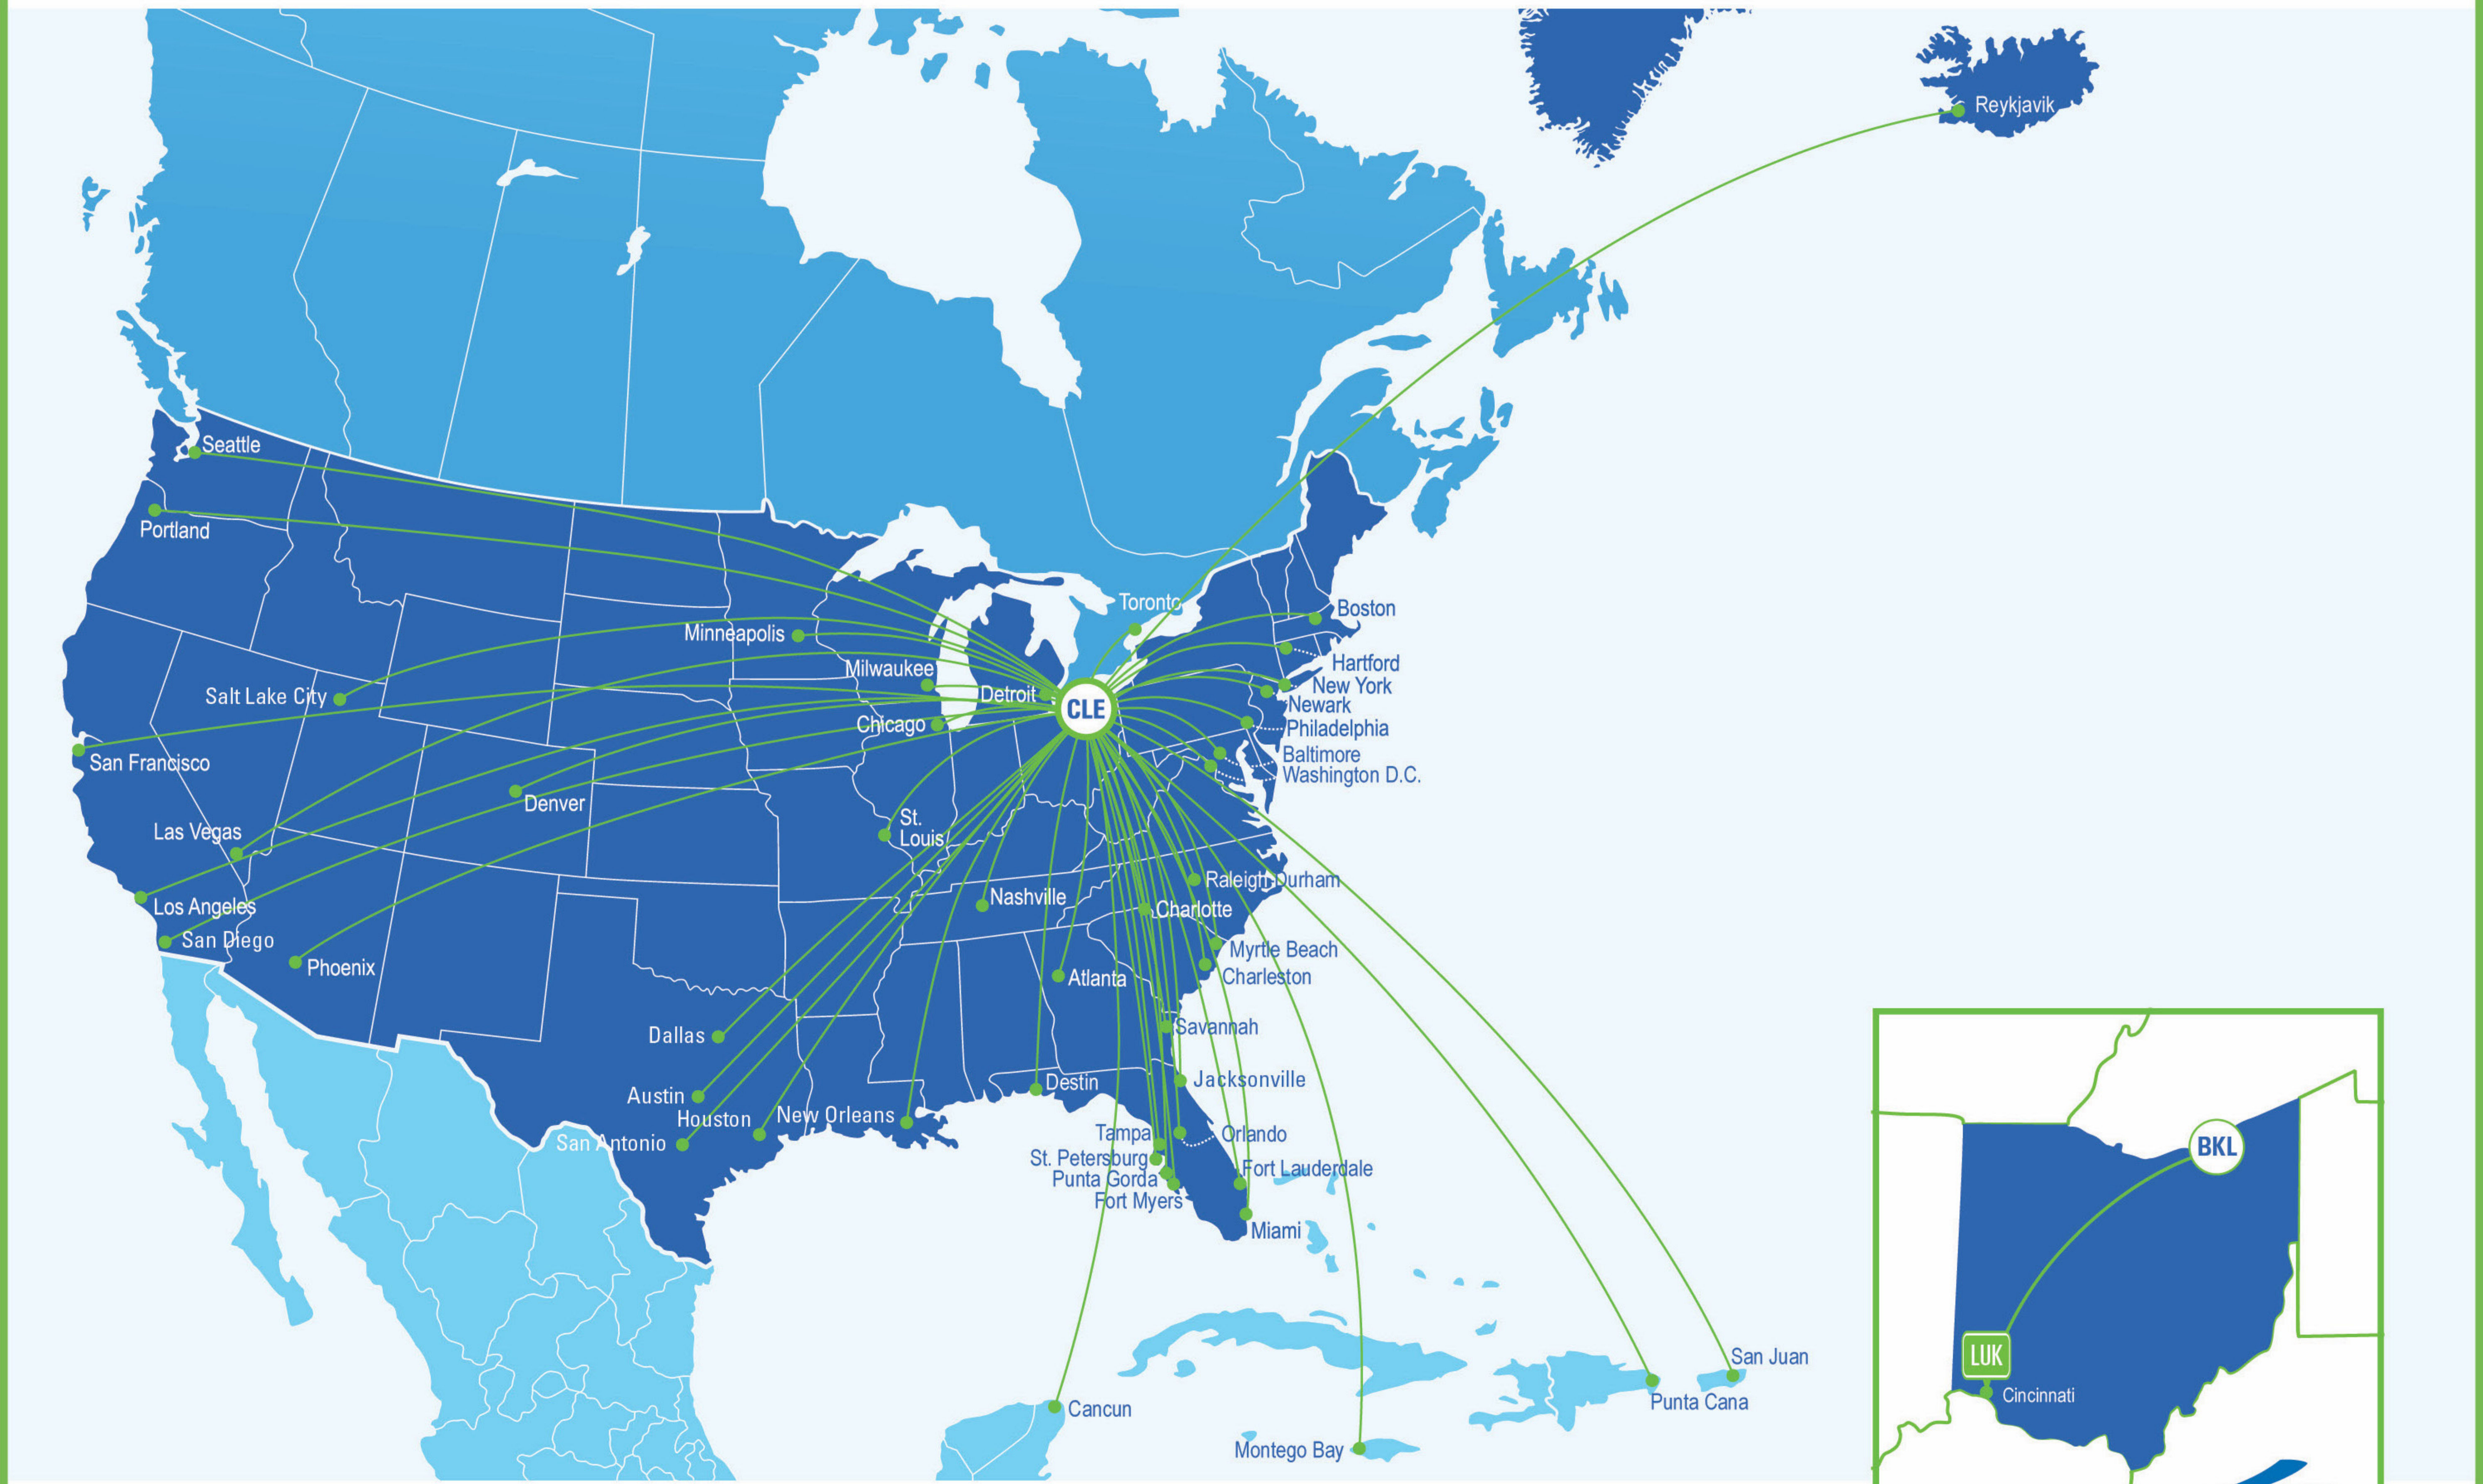

# CLEVELAND NONSTOP MARKETS - ROUTE MAP

UPDATED JULY 10, 2018  
SUBJECT TO CHANGE